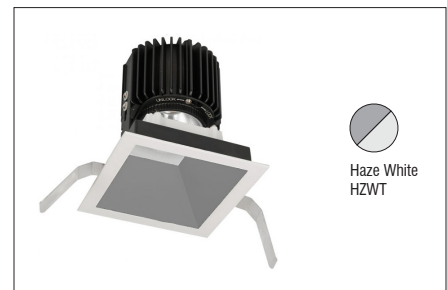

Volta

Tunable White - 4.5" Wall Wash

R4RWT | R4RWL | R4SWT | R4SWL

Fixture Type: _____

Project: _____

Catalog#: _____

Location: _____

PERFORMANCE DATA

NATURAL TUNABLE WHITE CCT TUNING:

The CCT of the Volta Tunable White fixture may be adjusted.

Using the DMX byte values in the adjacent table mapped to CH1 and CH2 of the desired output, the Volta Tunable White fixture may be tuned to increments of 100K (Kelvin) from 1800K to 4000K for TWA and 2700K to 6500K for TWB, at full intensity.

Note: Through compatible RDM tool, fixture channels can be reassigned to desired consecutive channels. Factory default is DMX channel 1 and 2.

VOLTA 4.5" TUNABLE WHITE DMX BYTE VALUE VS CCT

TWA DMX BYTE VALUES AT FULL INTENSITY

CCT (K)	CH 1: INTENSITY	CH 2: CCT
4000	255	255
3900	255	250
3800	255	240
3700	255	230
3600	255	219
3500	255	207
3400	255	196
3300	255	186
3200	255	176
3100	255	163
3000	255	153
2900	255	140
2800	255	130
2700	255	117
2600	255	105
2500	255	92
2400	255	79
2300	255	66
2200	255	51
2100	255	38
2000	255	23
1900	255	10
1800	255	0

TWB DMX BYTE VALUES AT FULL INTENSITY

CCT (K)	CH 1: INTENSITY	CH 2: CCT
6500	255	252
6400	255	249
6300	255	245
6200	255	243
6100	255	241
6000	255	237
5900	255	234
5800	255	230
5700	255	226
5600	255	222
5500	255	218
5400	255	214
5300	255	210
5200	255	205
5100	255	200
5000	255	195
4900	255	190
4800	255	185
4700	255	180
4600	255	175
4500	255	170
4400	255	164
4300	255	158
4200	255	151
4100	255	143
4000	255	134
3900	255	125
3800	255	119
3700	255	110
3600	255	101
3500	255	92
3400	255	83
3300	255	74
3200	255	64
3100	255	53
3000	255	41
2900	255	29
2800	255	15
2700	255	0

Volta

Tunable White - 4.5" Wall Wash

R4RWT | R4RWL | R4SWT | R4SWL

Fixture Type: _____
Project: _____
Catalog#: _____
Location: _____

TRIM AND HOUSING COLOR OPTIONS

ROUND TRIM

SQUARE TRIM