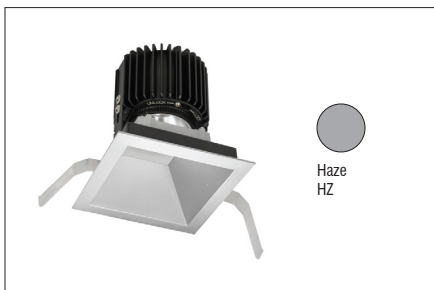

Volta

Tunable White - 4.5" Wall Wash

R4RWT | R4RWL | R4SWT | R4SWL

Fixture Type: _____

Project: _____

Catalog#: _____

Location: _____

PERFORMANCE DATA

NATURAL TUNABLE WHITE CCT TUNING:

The CCT of the Volta Tunable White fixture may be adjusted.

Using the DMX byte values in the adjacent table mapped to CH1 and CH2 of the desired output, the Volta Tunable White fixture may be tuned to increments of 100K (Kelvin) from 1800K to 4000K for TWA and 2700K to 6500K for TWB, at full intensity.

Note: Through compatible RDM tool, fixture channels can be reassigned to desired consecutive channels. Factory default is DMX channel 1 and 2.

VOLTA 4.5" TUNABLE WHITE DMX BYTE VALUE VS CCT

TWA DMX BYTE VALUES AT FULL INTENSITY

CCT (K)	CH 1: INTENSITY	CH 2: CCT
4000	255	255
3900	255	250
3800	255	240
3700	255	230
3600	255	219
3500	255	207
3400	255	196
3300	255	186
3200	255	176
3100	255	163
3000	255	153
2900	255	140
2800	255	130
2700	255	117
2600	255	105
2500	255	92
2400	255	79
2300	255	66
2200	255	51
2100	255	38
2000	255	23
1900	255	10
1800	255	0

TWB DMX BYTE VALUES AT FULL INTENSITY

CCT (K)	CH 1: INTENSITY	CH 2: CCT
6500	255	252
6400	255	249
6300	255	245
6200	255	243
6100	255	241
6000	255	237
5900	255	234
5800	255	230
5700	255	226
5600	255	222
5500	255	218
5400	255	214
5300	255	210
5200	255	205
5100	255	200
5000	255	195
4900	255	190
4800	255	185
4700	255	180
4600	255	175
4500	255	170
4400	255	164
4300	255	158
4200	255	151
4100	255	143
4000	255	134
3900	255	125
3800	255	119
3700	255	110
3600	255	101
3500	255	92
3400	255	83
3300	255	74
3200	255	64
3100	255	53
3000	255	41
2900	255	29
2800	255	15
2700	255	0

Volta

Tunable White - 4.5" Wall Wash

R4RWT | R4RWL | R4SWT | R4SWL

Fixture Type: _____
Project: _____
Catalog#: _____
Location: _____

TRIM AND HOUSING COLOR OPTIONS

ROUND TRIM

SQUARE TRIM