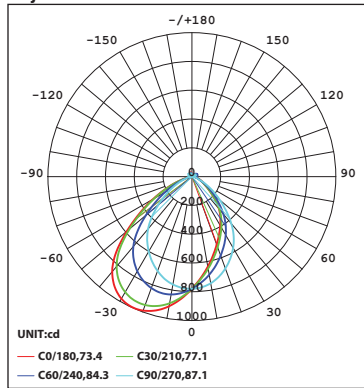

Volta

Tunable White - 4.5" Wall Wash

R4RWT | R4RWL | R4SWT | R4SWL

Fixture Type: _____

Project: _____

Catalog#: _____

Location: _____

PERFORMANCE DATA

Polar Candela Distribution Charts

Samples shown with a 44W fixture set to 4000K and 98 CRI.

ROUND

Asymmetric Beam