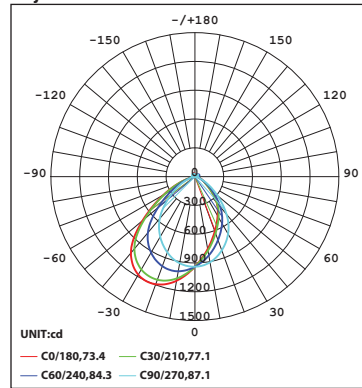

SQUARE

Asymmetric Beam