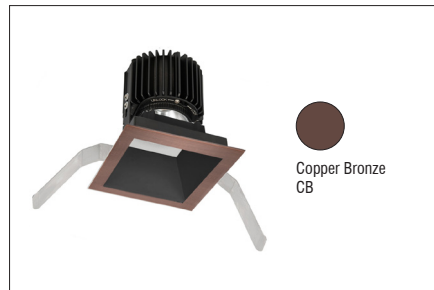

Volta

Tunable White - 4.5" Wall Wash

R4RWT | R4RWL | R4SWT | R4SWL

Fixture Type: _____

Project: _____

Catalog#: _____

Location: _____

PERFORMANCE DATA

NATURAL TUNABLE WHITE CCT TUNING:

The CCT of the Volta Tunable White fixture may be adjusted.

Using the DMX byte values in the adjacent table mapped to CH1 and CH2 of the desired output, the Volta Tunable White fixture may be tuned to increments of 100K (Kelvin) from 1800K to 4000K for TWA and 2700K to 6500K for TWB, at full intensity.

Note: Through compatible RDM tool, fixture channels can be reassigned to desired consecutive channels. Factory default is DMX channel 1 and 2.

VOLTA 4.5" TUNABLE WHITE DMX BYTE VALUE VS CCT

TWA DMX BYTE VALUES AT FULL INTENSITY

CCT (K)	CH 1: INTENSITY	CH 2: CCT
4000	255	255
3900	255	250
3800	255	240
3700	255	230
3600	255	219
3500	255	207
3400	255	196
3300	255	186
3200	255	176
3100	255	163
3000	255	153
2900	255	140
2800	255	130
2700	255	117
2600	255	105
2500	255	92
2400	255	79
2300	255	66
2200	255	51
2100	255	38
2000	255	23
1900	255	10
1800	255	0

TWB DMX BYTE VALUES AT FULL INTENSITY

CCT (K)	CH 1: INTENSITY	CH 2: CCT
6500	255	252
6400	255	249
6300	255	245
6200	255	243
6100	255	241
6000	255	237
5900	255	234
5800	255	230
5700	255	226
5600	255	222
5500	255	218
5400	255	214
5300	255	210
5200	255	205
5100	255	200
5000	255	195
4900	255	190
4800	255	185
4700	255	180
4600	255	175
4500	255	170
4400	255	164
4300	255	158
4200	255	151
4100	255	143
4000	255	134
3900	255	125
3800	255	119
3700	255	110
3600	255	101
3500	255	92
3400	255	83
3300	255	74
3200	255	64
3100	255	53
3000	255	41
2900	255	29
2800	255	15
2700	255	0

Volta

Tunable White - 4.5" Wall Wash

R4RWT | R4RWL | R4SWT | R4SWL

Fixture Type: _____
Project: _____
Catalog#: _____
Location: _____

TRIM AND HOUSING COLOR OPTIONS

ROUND TRIM

SQUARE TRIM