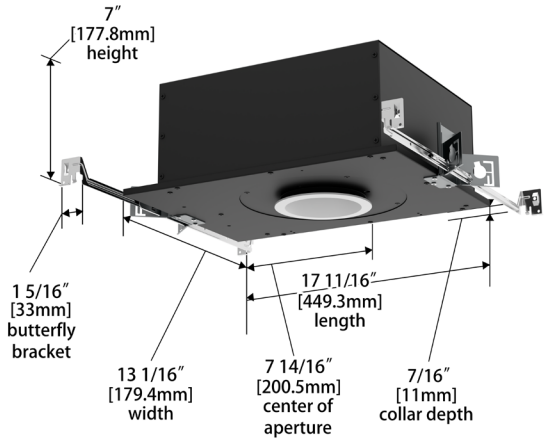

### DIMENSIONAL DIAGRAMS

#### Square Trimless (R4SWL)

Volta

Tunable White - 4.5" Wall Wash

R4RWT | R4RWL | R4SWT | R4SWL

Fixture Type: \_\_\_\_\_  
 Project: \_\_\_\_\_  
 Catalog#: \_\_\_\_\_  
 Location: \_\_\_\_\_

**DIMENSIONAL DIAGRAMS**

**New Construction - Round Trim**

**New Construction - Round Trimless**

**New Construction - Square Trim**

**New Construction - Square Trimless**