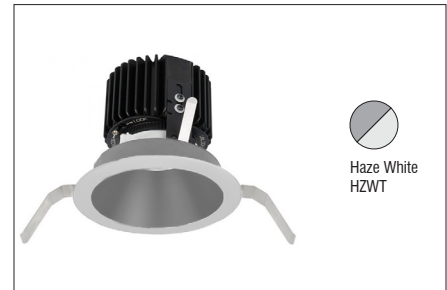

Volta

Tunable White - 4.5" Wall Wash

R4RWT | R4RWL | R4SWT | R4SWL

Fixture Type: _____

Project: _____

Catalog#: _____

Location: _____

PERFORMANCE DATA

NATURAL TUNABLE WHITE CCT TUNING:

The CCT of the Volta Tunable White fixture may be adjusted.

Using the DMX byte values in the adjacent table mapped to CH1 and CH2 of the desired output, the Volta Tunable White fixture may be tuned to increments of 100K (Kelvin) from 1800K to 4000K for TWA and 2700K to 6500K for TWB, at full intensity.

Note: Through compatible RDM tool, fixture channels can be reassigned to desired consecutive channels. Factory default is DMX channel 1 and 2.

VOLTA 4.5" TUNABLE WHITE DMX BYTE VALUE VS CCT

TWA DMX BYTE VALUES AT FULL INTENSITY

CCT (K)	CH 1: INTENSITY	CH 2: CCT
4000	255	255
3900	255	250
3800	255	240
3700	255	230
3600	255	219
3500	255	207
3400	255	196
3300	255	186
3200	255	176
3100	255	163
3000	255	153
2900	255	140
2800	255	130
2700	255	117
2600	255	105
2500	255	92
2400	255	79
2300	255	66
2200	255	51
2100	255	38
2000	255	23
1900	255	10
1800	255	0

TWB DMX BYTE VALUES AT FULL INTENSITY

CCT (K)	CH 1: INTENSITY	CH 2: CCT
6500	255	252
6400	255	249
6300	255	245
6200	255	243
6100	255	241
6000	255	237
5900	255	234
5800	255	230
5700	255	226
5600	255	222
5500	255	218
5400	255	214
5300	255	210
5200	255	205
5100	255	200
5000	255	195
4900	255	190
4800	255	185
4700	255	180
4600	255	175
4500	255	170
4400	255	164
4300	255	158
4200	255	151
4100	255	143
4000	255	134
3900	255	125
3800	255	119
3700	255	110
3600	255	101
3500	255	92
3400	255	83
3300	255	74
3200	255	64
3100	255	53
3000	255	41
2900	255	29
2800	255	15
2700	255	0

Volta

Tunable White - 4.5" Wall Wash

R4RWT | R4RWL | R4SWT | R4SWL

Fixture Type: _____
Project: _____
Catalog#: _____
Location: _____

TRIM AND HOUSING COLOR OPTIONS

ROUND TRIM

SQUARE TRIM