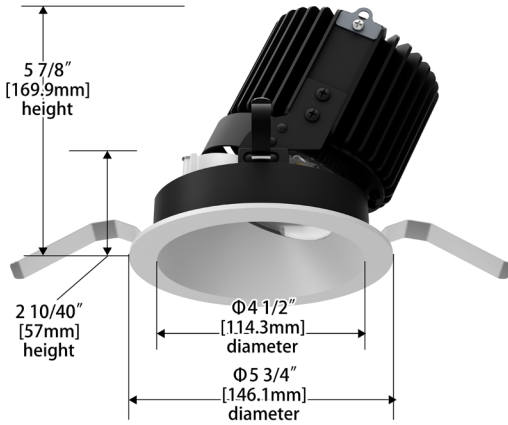

Volta

Tunable White - 4.5" Wall Wash

R4RWT | R4RWL | R4SWT | R4SWL

Fixture Type: _____

Project: _____

Catalog#: _____

Location: _____

DIMENSIONAL DIAGRAMS

Round Trim (R4RWT)