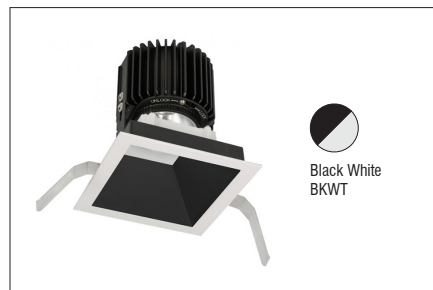

Volta

Tunable White - 4.5" Wall Wash

R4RWT | R4RWL | R4SWT | R4SWL

Fixture Type: _____

Project: _____

Catalog#: _____

Location: _____

PERFORMANCE DATA

NATURAL TUNABLE WHITE CCT TUNING:

The CCT of the Volta Tunable White fixture may be adjusted.

Using the DMX byte values in the adjacent table mapped to CH1 and CH2 of the desired output, the Volta Tunable White fixture may be tuned to increments of 100K (Kelvin) from 1800K to 4000K for TWA and 2700K to 6500K for TWB, at full intensity.

Note: Through compatible RDM tool, fixture channels can be reassigned to desired consecutive channels. Factory default is DMX channel 1 and 2.

VOLTA 4.5" TUNABLE WHITE DMX BYTE VALUE VS CCT

TWA DMX BYTE VALUES AT FULL INTENSITY

CCT (K)	CH 1: INTENSITY	CH 2: CCT
4000	255	255
3900	255	250
3800	255	240
3700	255	230
3600	255	219
3500	255	207
3400	255	196
3300	255	186
3200	255	176
3100	255	163
3000	255	153
2900	255	140
2800	255	130
2700	255	117
2600	255	105
2500	255	92
2400	255	79
2300	255	66
2200	255	51
2100	255	38
2000	255	23
1900	255	10
1800	255	0

TWB DMX BYTE VALUES AT FULL INTENSITY

CCT (K)	CH 1: INTENSITY	CH 2: CCT
6500	255	252
6400	255	249
6300	255	245
6200	255	243
6100	255	241
6000	255	237
5900	255	234
5800	255	230
5700	255	226
5600	255	222
5500	255	218
5400	255	214
5300	255	210
5200	255	205
5100	255	200
5000	255	195
4900	255	190
4800	255	185
4700	255	180
4600	255	175
4500	255	170
4400	255	164
4300	255	158
4200	255	151
4100	255	143
4000	255	134
3900	255	125
3800	255	119
3700	255	110
3600	255	101
3500	255	92
3400	255	83
3300	255	74
3200	255	64
3100	255	53
3000	255	41
2900	255	29
2800	255	15
2700	255	0

Volta

Tunable White - 4.5" Wall Wash

R4RWT | R4RWL | R4SWT | R4SWL

Fixture Type: _____
Project: _____
Catalog#: _____
Location: _____

TRIM AND HOUSING COLOR OPTIONS

ROUND TRIM

SQUARE TRIM