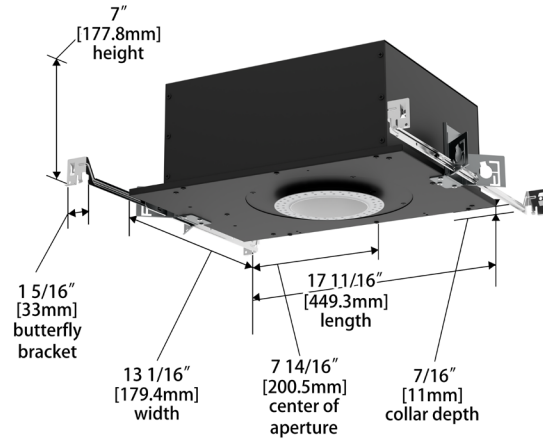

### DIMENSIONAL DIAGRAMS

#### Square Trimless (R4SWL)

Volta

Tunable White - 4.5" Wall Wash

R4RWT | R4RWL | R4SWT | R4SWL

Fixture Type: \_\_\_\_\_  
 Project: \_\_\_\_\_  
 Catalog#: \_\_\_\_\_  
 Location: \_\_\_\_\_

**DIMENSIONAL DIAGRAMS**

**New Construction - Round Trim**

**New Construction - Round Trimless**

**New Construction - Square Trim**

**New Construction - Square Trimless**