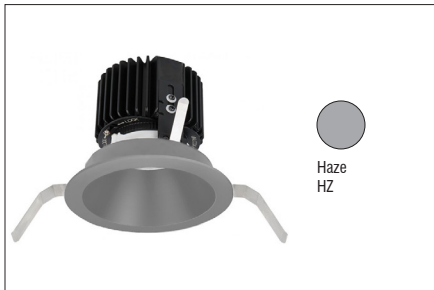

Volta

Tunable White - 4.5" Wall Wash

R4RWT | R4RWL | R4SWT | R4SWL

Fixture Type: _____

Project: _____

Catalog#: _____

Location: _____

PERFORMANCE DATA

NATURAL TUNABLE WHITE CCT TUNING:

The CCT of the Volta Tunable White fixture may be adjusted.

Using the DMX byte values in the adjacent table mapped to CH1 and CH2 of the desired output, the Volta Tunable White fixture may be tuned to increments of 100K (Kelvin) from 1800K to 4000K for TWA and 2700K to 6500K for TWB, at full intensity.

Note: Through compatible RDM tool, fixture channels can be reassigned to desired consecutive channels. Factory default is DMX channel 1 and 2.

VOLTA 4.5" TUNABLE WHITE DMX BYTE VALUE VS CCT

TWA DMX BYTE VALUES AT FULL INTENSITY

CCT (K)	CH 1: INTENSITY	CH 2: CCT
4000	255	255
3900	255	250
3800	255	240
3700	255	230
3600	255	219
3500	255	207
3400	255	196
3300	255	186
3200	255	176
3100	255	163
3000	255	153
2900	255	140
2800	255	130
2700	255	117
2600	255	105
2500	255	92
2400	255	79
2300	255	66
2200	255	51
2100	255	38
2000	255	23
1900	255	10
1800	255	0

TWB DMX BYTE VALUES AT FULL INTENSITY

CCT (K)	CH 1: INTENSITY	CH 2: CCT
6500	255	252
6400	255	249
6300	255	245
6200	255	243
6100	255	241
6000	255	237
5900	255	234
5800	255	230
5700	255	226
5600	255	222
5500	255	218
5400	255	214
5300	255	210
5200	255	205
5100	255	200
5000	255	195
4900	255	190
4800	255	185
4700	255	180
4600	255	175
4500	255	170
4400	255	164
4300	255	158
4200	255	151
4100	255	143
4000	255	134
3900	255	125
3800	255	119
3700	255	110
3600	255	101
3500	255	92
3400	255	83
3300	255	74
3200	255	64
3100	255	53
3000	255	41
2900	255	29
2800	255	15
2700	255	0

Volta

Tunable White - 4.5" Wall Wash

R4RWT | R4RWL | R4SWT | R4SWL

Fixture Type: _____
Project: _____
Catalog#: _____
Location: _____

TRIM AND HOUSING COLOR OPTIONS

ROUND TRIM

SQUARE TRIM