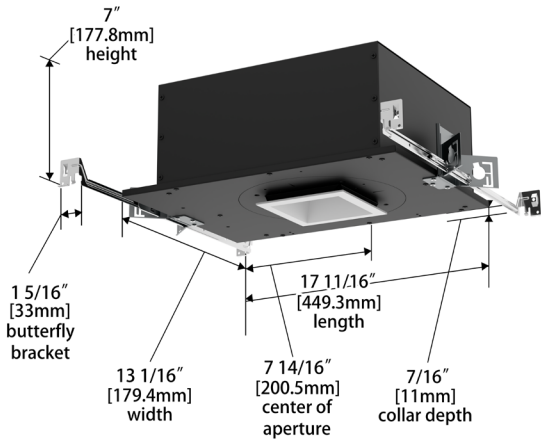

### DIMENSIONAL DIAGRAMS

#### Square Trimless (R4SWL)

Volta

Tunable White - 4.5" Wall Wash

R4RWT | R4RWL | R4SWT | R4SWL

Fixture Type: \_\_\_\_\_  
 Project: \_\_\_\_\_  
 Catalog#: \_\_\_\_\_  
 Location: \_\_\_\_\_

**DIMENSIONAL DIAGRAMS**

**New Construction - Round Trim**

**New Construction - Round Trimless**

**New Construction - Square Trim**

**New Construction - Square Trimless**