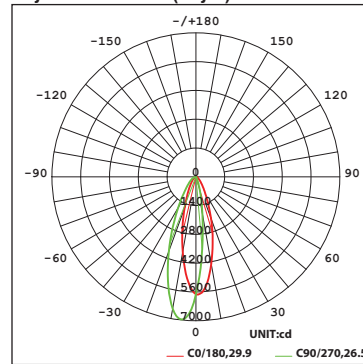

LWW48

Asymmetric Beam (Asym)