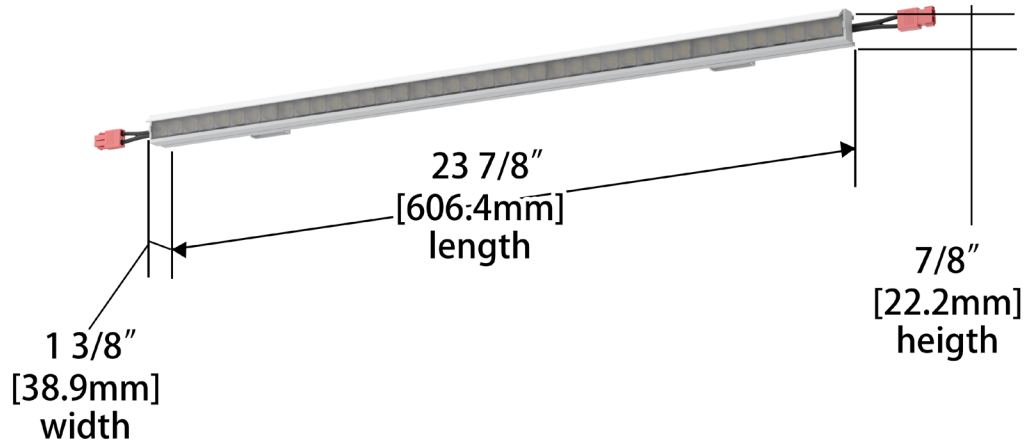

##### 48" Length

### DIMENSIONAL DIAGRAMS

Fixture Type: \_\_\_\_\_

Project: \_\_\_\_\_

Catalog#: \_\_\_\_\_

Location: \_\_\_\_\_