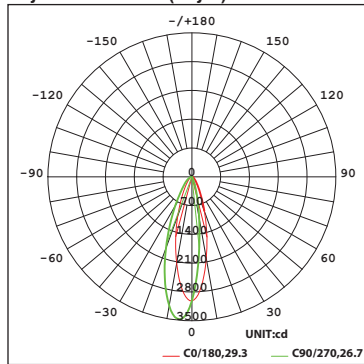

Ligne III

Wall Wash

LWW24 | LWW48

Fixture Type: _____

Project: _____

Catalog#: _____

Location: _____

PERFORMANCE DATA

Polar Candela Distribution Charts

Samples shown from a fixture set to 3000K.

LWW24

Asymmetric Beam (Asym)