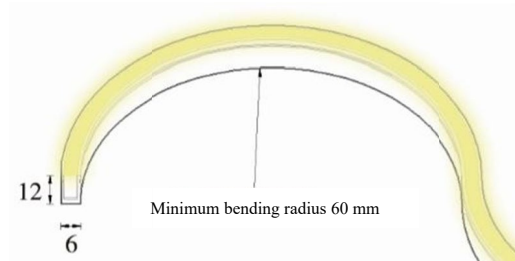

Line Drawing

Product Description

The Neon series soft light strip adopts a special process of integrated extrusion to ensure continuous and uniform light output, without light spots, and supports seamless splicing without dark areas. It is widely used for indoor and outdoor contour trimming and shape creation.

Product Features

- Body Material: silicone lamp body and FPCB
- IP Rating: IP65
- Operating Temperature: -20°C~50°C

Product Specifications

- LED Type: SMD
- Light source power: 6W/M, 10W/M
- LED Lifetime: >36000h-L70 /B10-Ta25°C(LM-80/TM-21)
- CCT/CRI: 2700K / 3000K / 4000K, Ra90
- Input: 24V DC
- Minimum bending radius: 60mm
- Net Weight: 0.3Kg/M, without packing

Order Model

Model	LED	Length	Sizes	Dimming	CCT	Power Feed Type	Finish
AFLSV	06 6W/M 10 10W/M	10 1M 50 5M	N 6mm	E	27 2700K 30 3000K 40 4000K	S	WT White

Example: AFLSV-0610NE27SWT

* If you need other power or color temperature requirements, please consult WAC