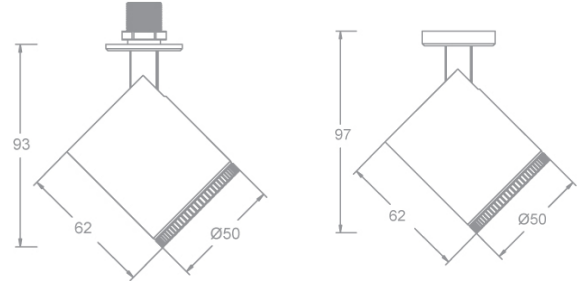

Line Drawing

SR48S

ME48S

Product Description

The Ocularc series surface mounted lamps can be selected for either hole embedded installation or surface magnetic suction installation, making the lamps flexible and compact; Adopting WAC's leading SUBOROSA dimming technology with a built-in 30 ° anti glare angle, achieving the ultimate anti glare effect; Provide 4 fixed angle options to meet the needs of different application environments, which can be widely used in museum and art museum display cabinet spaces.

Product Features

- Body Material: Aluminum alloy die-casting
- Optical System: Lens+ SUBOROSA optical system
- Finish: Static electricity powder coating
- Adjustable Angle: 0-360°Horizontal 0-90°Vertical
- Accessories: As attached
- Certification: CQC
- IP Rating: IP20
- Insulation Level: Class III
- Operating Temperature: -20°C~40°C

Product Specifications

- Cut-out: SR48S corresponds to the opening Ø17
  Ceiling 1mm~15mm ;ME48S magnetic suction
- LED Type: HP LED
- Led power: 10W
- Source Lm: 3000K 950LM; 4000K 1000LM;
- LED Lifetime: >50000h-L70 /B10-Ta25°C(LM-80/TM-21)
- CCT/CRI: 3000K/4000K , Ra90 and Ra97(> Ra95)
- SDCM: 3 SDCM
- Input: Constant current 800mA max
- Dimming: External drive
- Net Weight: 0.2Kg without packing

Order Model

Model	LED	Dimming	Beam	CRI	CCT	Finish
AME48S	LD10 LED 10W	N Single wire *	1 15°	9 90 A 97	30 3000K 40 4000K	BK Black
ASR48S						
Ocularc						
6 60°						
AME48S	LD10	N	2	9	30	BK

Example : AME48SLD10-N2930BK

Note: Except for the 15 ° built-in honeycomb, the rest do not include honeycomb;

*The lighting fixtures do not include driving appliances and need to be ordered separately (the dimming method is determined by the appliances).
The exposed wire of the original lighting fixture is about 0.5m long