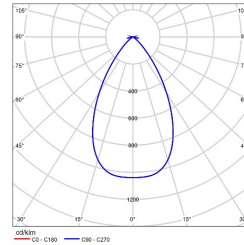

Note: Electrical appliances need to be ordered separately, excluding wires

LIGHT DISTRIBUTION@3000K LUMINAIRE DATA

MODEL : ASR48SLD10-N1930BK
BEAM ANGLE : 15°
POWER : 10W
LUMENS : 397lm
CBCP : 3556cd
EFFICACY : 35lm/W

MODEL : ASR48SLD10-N2930BK
BEAM ANGLE : 24°
POWER : 10W
LUMENS : 471lm
CBCP : 2018cd
EFFICACY : 47lm/W

MODEL : ASR48SLD10-N3930BK
BEAM ANGLE : 36°
POWER : 10W
LUMENS : 427lm
CBCP : 953cd
EFFICACY : 43lm/W

MODEL : ASR48SLD10-N6930BK
BEAM ANGLE : 60°
POWER : 10W
LUMENS : 402lm
CBCP : 418cd
EFFICACY : 40lm/W