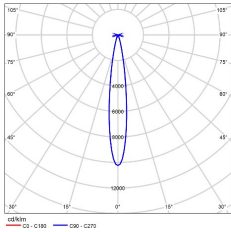

Note: Electrical appliances need to be ordered separately, excluding wires

LIGHT DISTRIBUTION@3000K LUMINAIRE DATA

MODEL : ASR48SLD10-N1930BK
BEAM ANGLE : 15°
POWER : 10W
LUMENS : 397lm
CBCP : 3556cd
EFFICACY : 35lm/W

MODEL : ASR48SLD10-N2930BK
BEAM ANGLE : 24°
POWER : 10W
LUMENS : 471lm
CBCP : 2018cd
EFFICACY : 47lm/W

MODEL : ASR48SLD10-N3930BK
BEAM ANGLE : 36°
POWER : 10W
LUMENS : 427lm
CBCP : 953cd
EFFICACY : 43lm/W

MODEL : ASR48SLD10-N6930BK
BEAM ANGLE : 60°
POWER : 10W
LUMENS : 402lm
CBCP : 418cd
EFFICACY : 40lm/W