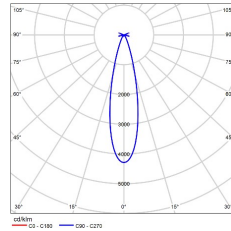

Note: Electrical appliances need to be ordered separately, excluding wires

LIGHT DISTRIBUTION@3000K LUMINAIRE DATA

MODEL : ASR48SLD10-N1930BK
BEAM ANGLE : 15°
POWER : 10W
LUMENS : 397lm
CBCP : 3556cd
EFFICACY : 35lm/W

MODEL : ASR48SLD10-N2930BK
BEAM ANGLE : 24°
POWER : 10W
LUMENS : 471lm
CBCP : 2018cd
EFFICACY : 47lm/W

MODEL : ASR48SLD10-N3930BK
BEAM ANGLE : 36°
POWER : 10W
LUMENS : 427lm
CBCP : 953cd
EFFICACY : 43lm/W

MODEL : ASR48SLD10-N6930BK
BEAM ANGLE : 60°
POWER : 10W
LUMENS : 402lm
CBCP : 418cd
EFFICACY : 40lm/W