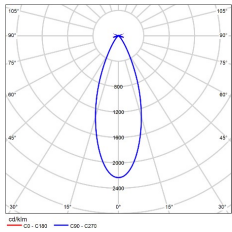

Note: Electrical appliances need to be ordered separately, excluding wires

LIGHT DISTRIBUTION@3000K LUMINAIRE DATA

MODEL : ASR48SLD10-N1930BK
BEAM ANGLE : 15°
POWER : 10W
LUMENS : 397lm
CBCP : 3556cd
EFFICACY : 35lm/W

MODEL : ASR48SLD10-N2930BK
BEAM ANGLE : 24°
POWER : 10W
LUMENS : 471lm
CBCP : 2018cd
EFFICACY : 47lm/W

MODEL : ASR48SLD10-N3930BK
BEAM ANGLE : 36°
POWER : 10W
LUMENS : 427lm
CBCP : 953cd
EFFICACY : 43lm/W

MODEL : ASR48SLD10-N6930BK
BEAM ANGLE : 60°
POWER : 10W
LUMENS : 402lm
CBCP : 418cd
EFFICACY : 40lm/W