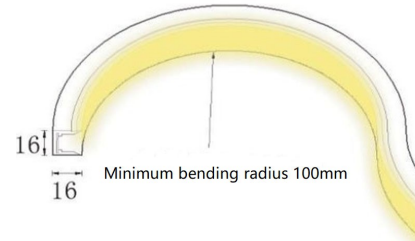

Line Drawing

Product Description

16 * 16 positive curved neon light strip, available in monochrome and RGBW versions, adopts a special process of integrated extrusion to ensure continuous and uniform light output, without light spots. The integrated end is injection molded and supports seamless splicing without dark areas. It has two specifications, IP65 and IP67, and is widely used for indoor and outdoor contour hooking and shape creation.

Product Features

- Body Material: Lamp body extrusion silicone, high quality FPCB lamp board
- Optical System: Silicone microstructure
- Accessories: Installation accessories can be ordered separately
- Certification: CQC
- IP Rating: IP65(Bare wires at both ends)
  IP67(Waterproof joints at both ends)
- Insulation Level: Class III
- Operating Temperature: -20°C~40°C

Product specifications

- LED Type: SMD
- LED Power: 1610lm@14W/m,2070lm@18W/m
- LED Lifetime: >36000h-L70 /B10-Ta25°C(LM-80/TM-21)
- CCT/CRI: 2700K,3000K,3500K,4000K,5000K/Ra90
  RGBW(W:2700K,3000K,4000K,5000K)
- Input: 24V DC
- SDCM: 3 SDCM
- minimum bend radius: 100mm
- Dimming: ON-OFF (whole section control)/DMX512 1m 8-section
- Net Weight: 0.6Kg/m without packing

Ordering model

Model	LED	Length	Size	Dimming	CCT	Power Feed Type	IP	Finish
AFLSH H-series positive bending Neon light strip	14 14W/m	10 1m	B 16*16mm	E ON-OFF (Whole segment control) M DMX512 1 meter and 8 sections	27 2700K	S Side outlet B Bottom outlet F Front outlet	5 IP65 7 IP67	WT White
	18 18W/m	20 2m			30 3000K			
		30 3m			35 3500K			
		40 4m			40 4000K			
		50 5m			50 5000K F2 RGBW (2700K) F3 RGBW (3000K) F4 RGBW (4000K) F5 RGBW (5000K)			

Example: AFLSH-1410BE30S5WT

Note: The length can be provided in units of 0.1 meters, for example: AFLSV-1415BE30S5WT ("15" represents 1.5 meters)

WAC Lighting

www.waclighting.com (US)

www.waclighting.com.cn (China)

Headquarters

44 Harbor Park Drive • Port Washington, NY

Phone (516) 515.5000 • Fax (516) 515.5050

WAC GROUP
TECHNOLOGY ILLUMINATED

WAC Lighting reserves the right to periodically design and update products. 2024-03-08