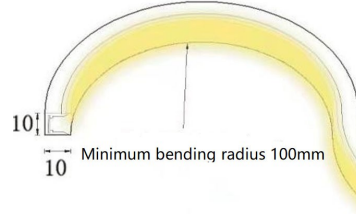

Line Drawing

Product Description

10 * 10 positive curved neon light strip, available in monochrome and RBGW versions, adopts a special process of integrated extrusion to ensure continuous and uniform light output, without light spots. The integrated end is injection molded and supports seamless splicing without dark areas. It has two specifications, IP65 and IP67, and is widely used for indoor and outdoor contour hooking and shape creation

Product Features

Body Material: Lamp body extrusion silicone, high quality FPCB lamp board

- Optical System: Silicone microstructure
- Accessories: Installation accessories can be ordered separately
- Certification: CQC
- IP Rating: IP65(Bare wires at both ends)
  IP67(Waterproof joints at both ends)
- Insulation Level: Class III
- Operating Temperature: -20°C~40°C

Product specifications

- LED Type: SMD
- LED Power: 690lm@6W/m, 1150lm@10W/m
- LED Lifetime: > 36000h-L70 /B10-Ta25°C(LM-80/TM-21)
- CCT/CRI: 2700K, 3000K, 3500K, 4000K, 5000K/Ra90
- Input: 24V DC
- SDCM: 3 SDCM
- minimum bend radius: 100mm
- Dimming: ON-OFF(Whole stage control)
- Net Weight: 0.3Kg/m without packing

Ordering model

Model	LED	Length	Size	Dimming	CCT	Power Feed Type	IP	Finish
AFLSH	06 6W/m	10 1m	A	E ON-OFF	27 2700K	S Side outlet	5 IP65	WT
H-series	10 10W/m	20 2m	10*10mm	(Whole segment control)	30 3000K	B Bottom outlet	7 IP67	White
positive		30 3m			35 3500K	F Front outlet		
curved		40 4m			40 4000K			
neon light		50 5m			50 5000K			
strip								

Example: AFLSH-0610AE30S5WT

Note: The length can be provided in units of 0.1 meters, for example: AFLSH-0615AE30S5WT ("15" represents 1.5 meters)

Accessories

Model	Description	Picture
AFLSH-A-AC	H-series 10 * 10mm special card *Default 1M comes with 3pcs of cards	
AFLSH-A-CH	H-series 10 * 10mm dedicated fixed track with a length of 965mm *Optional, needs to be ordered separately	

WAC Lighting

www.waclighting.com (US)
www.waclighting.com.cn (China)

Headquarters

44 Harbor Park Drive • Port Washington, NY
Phone (516) 515.5000 • Fax (516) 515.5050

WAC GROUP
TECHNOLOGY ILLUMINATED

WAC Lighting reserves the right to periodically design and update products. 2024-03-08