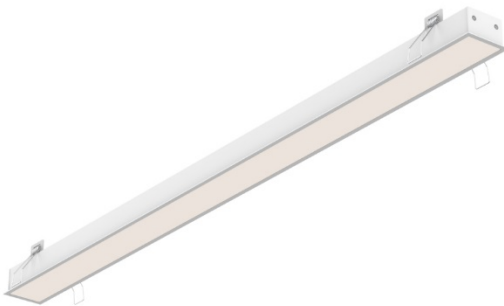

VOLO- MODEL: AOR1MT

Linear Luminaires

WAC ARCHITECTURAL

Project Name:

Type:

Product Image

Line Drawing

Product Description

VOLO Pendant Linear Light, with aluminum body, compact and aesthetic appearance. LED light source, with good heat dissipation. Energy efficient, good anti-glare, customized lengths and connectable at the beginning and end. Suitable for commercial office lighting applications.

Product Features

- **Body Materials:** Aluminum Extruded Lamp Body
- **Optical System:** Anti-glare Panel
- **Finishes:** Electrostatic Powder Coating
- **Objection Direction:** /
- **Accessory/Bracket:** /
- **Certification:** CCC
- **IP Rating:** IP20
- **Insulation Level:** Class I