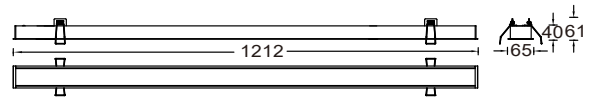

VOLO- MODEL: AOR1MT

Linear Luminaires

WAC ARCHITECTURAL

Project Name:

Type:

Product Image

Line Drawing

Product Description