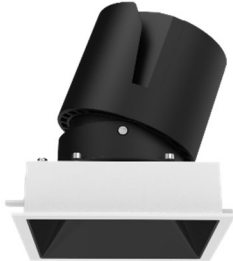

AETHER - MODEL: AKDA55

WAC ARCHITECTURAL

5-inch Square Narrow Recessed Downlight

Project Name:

Type:

Product Image