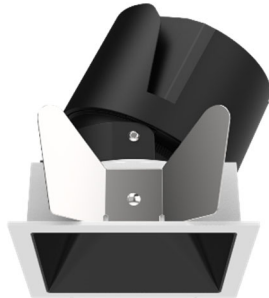

AETHER - MODEL: AKDA45

WAC ARCHITECTURAL

4-inch Square Narrow Recessed Downlight

Project Name:

Type:

Product Image