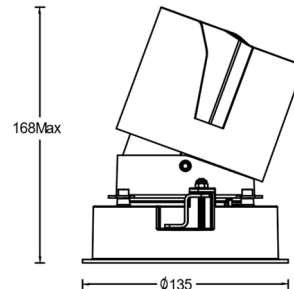

Line Drawing

Product Description

AETHER Series LED Narrow Side Recessed Angled Downlight is perfectly integrated with the ceiling after installation. Good anti-glare performance and color consistency control, with a comfortable light effect, mainly for hotels, clubs and other indoor places.

Product Features

- **Body Material:** Aluminum Alloy Die-Cast Lamp Body
- **Optical System:** Lens + Anti-glare reflector
- **Finish:** Electrostatic Powder Coating
- **Adjustable Angle:** Horizontal 0°-355°, Vertical 0°~25°
- **Accessories:** See the attached table.
- **Certification:** CCC
- **IP Rating:** IP20
- **Insulation Level:** CLASS II
- **Operating Temperature:** -20°C~40°C

Product Specifications

- **Opening Size:** Ø125mm
- **Ceiling Thickness:** 1mm~25mm
- **Shading Angle:** 40°
- **LED Type:** COB
- **Source Lm:** 2700K:25W 3320lm; 32W 4230lm
  3000K:25W 3460lm; 32W 4320lm
  3500K: 25W 3570lm; 32W 4420lm
  4000K: 25W 3620lm; 32W 4480lm
  5000K: 25W 3735lm; 32W 4640lm
- **LED Lifetime:** >36000h-L70 /B10-Ta25°C(LM-80/TM-21)
- **CCT/CRI:** 2700K/ 3000K/3500K/ 4000K/5000K, CRI≥90
- **SDCM:** 220V AC / 50Hz
- **Dimming Control:** Non-dimmable / 0-10V (must do match test with project site system in advance)
- **Net Weight:** Approx. 0.24Kg, excluding packaging

Order Model

Model	Size	Trim	LED	Driver	Beam	CCT	Reflector	Finish
AKDA Downlight A series	5	1 Round Trim	LM25 COB 25W	E On-Off	1 15°	27 2700K	B Black	WT
			LM32 COB 32W	D 0-10V Dimming	2 24°	30 3000K	S Specular	White
			LM32 COB 32W	N No Driver	3 36°	35 3500K	BK Black	
					5 50°	40 4000K 50 5000K		

Example: AKDA51-LM25E130SWT

Note:

WAC Lighting
www.waclighting.com (US)
www.waclighting.net (International)

Headquarters
44 Harbor Park Drive • Port Washington, NY
Phone (516) 515.5000 • Fax (516) 515.5050

WAC GROUP
TECHNOLOGY ILLUMINATED