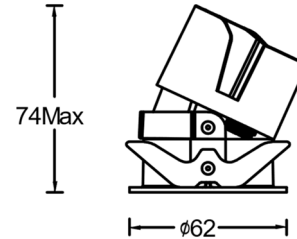

Line Drawing

Product Description

AETHER Series LED Narrow Side Recessed Angled Downlight is perfectly integrated with the ceiling after installation. Good anti-glare performance and color consistency control, with a comfortable light effect, mainly for hotels, clubs and other indoor places.

Product Features

- **Body Material:** Aluminum Alloy Die-Cast Lamp Body
- **Optical System:** Lens + Anti-glare reflector
- **Finish:** Electrostatic Powder Coating
- **Adjustable Angle:** Horizontal 0°-355°, Vertical 0°~25
- **Accessories:** See the attached table.
- **Certification:** CCC
- **IP Rating:** IP20
- **Insulation Level:** CLASS II
- **Operating Temperature:** -20°C~40°C

Product Specifications

- **Opening Size:** Ø55mm
- **Ceiling Thickness:** 5mm~15mm
- **Shading Angle:** 35°
- **LED Type:** COB
- **Source Lm:** 2700K: 4W 540lm; 7W 758lm;
  3000K: 4W 557lm; 7W 780lm;
  3500K: 4W 578lm; 7W 810lm;
  4000K: 4W 589lm; 7W 825lm;
  5000K: 4W 594lm; 7W 832lm;
- **LED Lifetime:** >36000h-L70 /B10-Ta25°C(LM-80/TM-21)
- **CCT/CRI:** 2700K/ 3000K/3500K/ 4000K/5000K, CRI≥90
- **SDCM:** 220V AC / 50Hz
- **Dimming Control:** Non-dimmable / 0-10V (must do match test with project site system in advance)
- **Net Weight:** Approx. 0.11Kg, excluding packaging

Order Model

Model	Size	Trim	LED	Driver	Beam	CCT	Reflector	Finish
AKDA Downlight A series	2	1 Round Trim	LM04 COB 4W	E On-Off	1 15°	27 2700K	B Black	WT
			LM07 COB 7W	D 0-10V Dimming	2 24° 3 36°	30 3000K 35 3500K	S Specular	White BK
	2	1 Round Trim	LM07 COB 7W	N No Driver	5 50°	40 4000K		Black
						50 5000K		

Example: AKDA21-LM07E130SWT

Note: 15° and 24° are shipped with honeycomb by default, other angles without honeycomb.

WAC Lighting
www.waclighting.com (US)
www.waclighting.net (International)

Headquarters
44 Harbor Park Drive • Port Washington, NY
Phone (516) 515.5000 • Fax (516) 515.5050

WAC GROUP
TECHNOLOGY ILLUMINATED