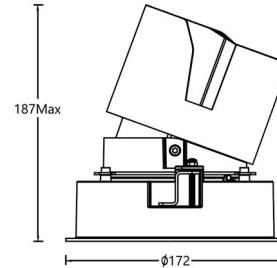

Line Drawing

Product Description

AETHER Series LED Narrow Side Recessed Angled Downlight is perfectly integrated with the ceiling after installation. Good anti-glare performance and color consistency control, with a comfortable light effect, mainly for hotels, clubs and other indoor places.

Product Features

- **Body Material:** Aluminum Alloy Die-Cast Lamp Body
- **Optical System:** Lens + Anti-glare reflector
- **Finish:** Electrostatic Powder Coating
- **Adjustable Angle:** Horizontal 0°-355°, Vertical 0°~25°
- **Accessories:** See the attached table.
- **Certification:** CCC
- **IP Rating:** IP20
- **Insulation Level:** CLASS II
- **Operating Temperature:** -20 C~40 C

Product Specifications

- **Opening Size:** Ø160mm
- **Ceiling Thickness:** 1mm~25mm
- **Shading Angle:** 40°
- **LED Type:** COB
- **Source Lm:**
  - 2700K: 32W 3610lm; 43W 4250lm
  - 3000K: 32W 3830lm; 43W 4505lm
  - 3500K: 32W 4020lm; 43W 4730lm
  - 4000K: 32W 4180lm; 43W 4920lm
  - 5000K: 32W 4310lm; 43W 5065lm
- **LED Lifetime:** >36000h-L70 /B10-Ta25°C(LM-80/TM-21)
- **CCT/CRI:** 2700K/ 3000K/3500K/ 4000K/5000K, CRI≥90
- **SDCM:** 220V AC / 50Hz
- **Dimming Control:** Non-dimmable / 0-10V (must do match test with project site system in advance)
- **Net Weight:** Approx. 0.24Kg, excluding packaging

Order Model

Model	Size	Trim	LED	Driver	Beam	CCT	Reflector	Finish
AKDA Downlight A series	6	1 Round Trim	LM32 COB 32W	E On-Off	1 15°	27 2700K	B Black	WT
			LM43 COB 43W	D 0-10V Dimming	2 24°	30 3000K	S Specular	White
			LM43 COB 43W	N No Driver	3 36°	35 3500K	BK Black	
					5 50°	40 4000K 50 5000K		

Example: AKDA61-LM32E130SWT

Note:

WAC Lighting
www.waclighting.com (US)
www.waclighting.net (International)

Headquarters
44 Harbor Park Drive • Port Washington, NY
Phone (516) 515.5000 • Fax (516) 515.5050

WAC GROUP
TECHNOLOGY ILLUMINATED