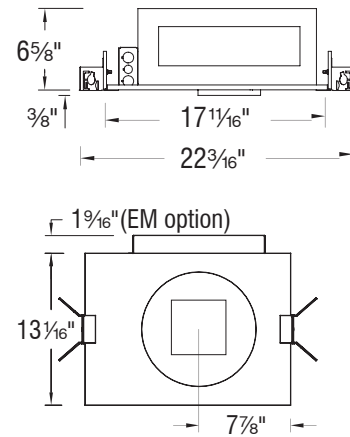

LINE DRAWING

Round

Square

PRODUCT DESCRIPTION

Volta LED downlight series represents an innovation in design and technology for architectural lighting. This high lumen and adaptable family of fixtures with a comprehensive set of round and square fittings, affords a sustainable solution for commercial, corporate, and upscale residential applications.

SPECIFICATIONS

- **Mounting:** Universal mounting brackets and hanger bars
  Ceiling cut out (Round): Trim $\varnothing$ 5 1/8" $\bigcirc$
  Ceiling cut out (Square): Trim 5 1/8" x 5 1/8" $\square$
  Accommodates 1/2" - 1 1/2" ceiling thickness
- **Input:** Universal 120-277V AC, 50/60 Hz
- **Dimming:** 0-10V: 100-0%
  Electronic Low Voltage (ELV): 100-5%
- **Emergency:** EM fixtures provided with integral Emergency battery back up with 24" lead wire remote test switch. Provides at least 90 minutes of 8W illumination during emergency operation
- **Standards:** ETL & cETL, Chicago Plenum, IC-rated, Airtight (see list)
- **Warranty:** 5 year WAC Lighting guaranteed warranty