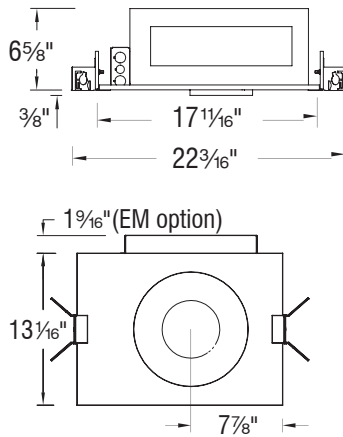

LINE DRAWING

Round

Square

PRODUCT DESCRIPTION

Volta LED downlight series represents an innovation in design and technology for architectural lighting. This high lumen and adaptable family of fixtures with a comprehensive set of round and square fittings, affords a sustainable solution for commercial, corporate, and upscale residential applications.

SPECIFICATIONS

- **Mounting:** Universal mounting brackets and hanger bars
  Ceiling cut out (Round): Trim $\varnothing$ 5 1/8" $\bigcirc$
  Ceiling cut out (Square): Trim 5 1/8" x 5 1/8" $\square$
  Accommodates 1/2" - 1 1/2" ceiling thickness
- **Input:** Universal 120-277V AC, 50/60 Hz
- **Dimming:** 0-10V: 100-0%
  Electronic Low Voltage (ELV): 100-5%
- **Emergency:** EM fixtures provided with integral Emergency battery back up with 24" lead wire remote test switch. Provides at least 90 minutes of 8W illumination during emergency operation
- **Standards:** ETL & cETL, Chicago Plenum, IC-rated, Airtight (see list)
- **Warranty:** 5 year WAC Lighting guaranteed warranty