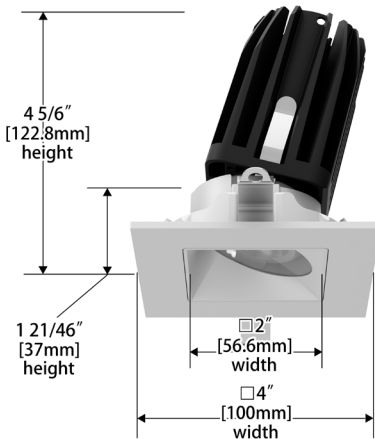

Square Trim (R2FSWT)