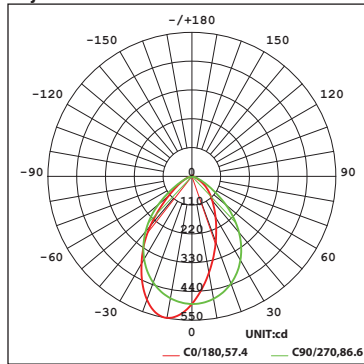

FQ Tunable White

2" Wall Wash

R2FRWT | R2FRWL | R2FSWT | R2FSWL

Fixture Type: _____

Project: _____

Catalog#: _____

Location: _____

PERFORMANCE DATA

Polar Candela Distribution Charts

Samples shown with a 18W fixture set to 3000K and 90 CRI.

ROUND

Asymmetric Beam