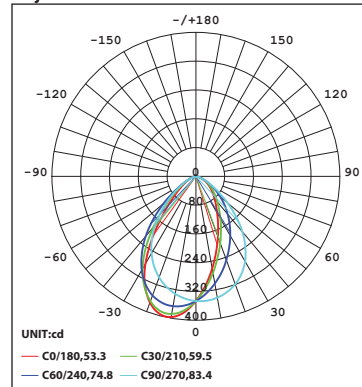

SQUARE

Asymmetric Beam