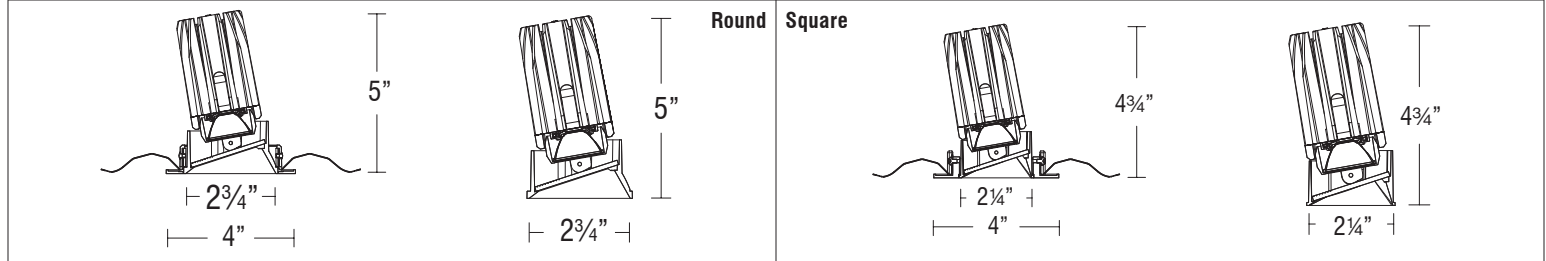

### LINE DRAWING

### SPECIFICATIONS

<b>Construction:</b>	Durable die-cast self flanged aluminum construction
<b>Mounting:</b>	Heavy gauge retention clips support trim firmly Ceiling cut out (Round): Trim $\varnothing$ 3 1/2" $\bigcirc$ Trimless $\varnothing$ 3 1/2" $\bigcirc$ Ceiling cut out (Square): Trim 3 1/2" x 3 1/2" $\square$ Trimless 3 1/2" x 3 1/2" $\square$ Accommodates 1/2" - 1" ceiling thickness
<b>Light Source:</b>	High output 3-step Mac Adam Ellipse COB Rated life of 50,000 hours at L70
<b>Input:</b>	Universal 120-277V AC, 50/60 Hz
<b>Dimming:</b>	2CH 0-10V, DMX512-A: 100-0.1%
<b>Maximum Delivered Output:</b>	Up to 864 lm (Round Asymmetric, 18W, 4000K, CRI 90)
<b>Operating Temperature:</b>	-4°F to 104°F (-20°C to 40°C)
<b>Standards:</b>	ETL & cETL Damp location listed, Title 24 JA8 Compliant
<b>Warranty:</b>	5 year WAC Lighting guaranteed warranty