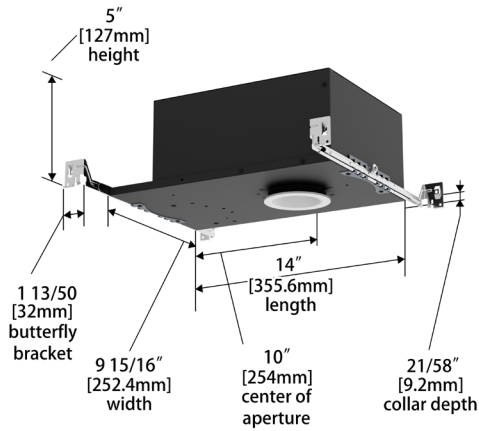

**Round Trimless (R2FRWL)**

**Square Trim (R2FSWT)**

**Square Trimless (R2FSWL)**

FQ Tunable White  
2" Wall Wash

R2FRWT | R2FRWL | R2FSWT | R2FSWL

Fixture Type: \_\_\_\_\_  
 Project: \_\_\_\_\_  
 Catalog#: \_\_\_\_\_  
 Location: \_\_\_\_\_

**DIMENSIONAL DIAGRAMS**

**New Construction - Round Trim**

**New Construction - Round Trimless**

**New Construction - Square Trim**

**New Construction - Square Trimless**