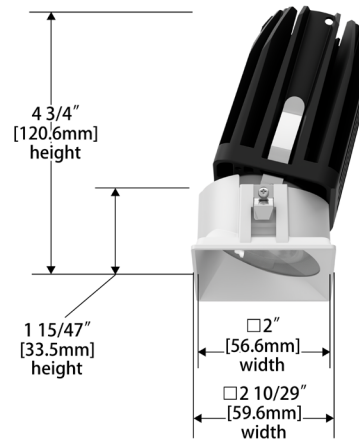

Square Trimless (R2FSWL)