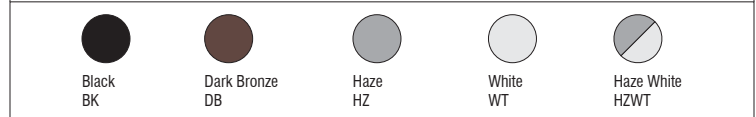

FINISHES

Model	Beam	Lumens Ref Output*	CBCP	Color Temp	CRI
R2FRWT Round Trim R2FRWL Round Trimless	A Asym Round	785	N/A	TW 1800K-4000K	90
R2FSWT Square Trim R2FSWL Square Trimless	Asym Square	560	N/A		

Lumens and CBCP are reference values for a trim fixture with 2 housing set to 3000K Color Temperature. Refer to Multiplier Table in Performance Data to determine other outputs.

wacarchitectural.com | WAC Architectural, a WAC Group brand.

WAC Group Headquarters
44 Harbor Park Drive
Port Washington, NY 11050

WAC Architectural
Phone (800) 526.2588
Fax (800) 526.2585

APR 2026 | P. 1 of 8

WAC GROUP