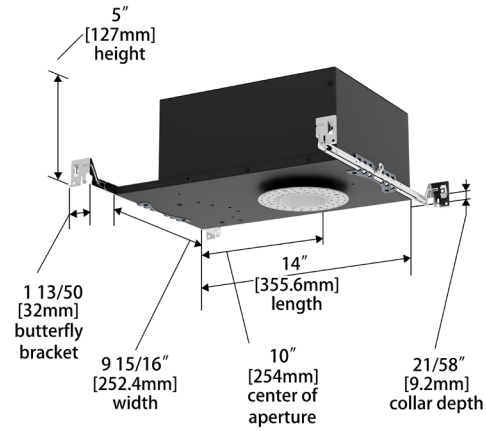

**Round Trimless (R2FRWL)**

**Square Trim (R2FSWT)**

**Square Trimless (R2FSWL)**

FQ Tunable White  
2" Wall Wash

R2FRWT | R2FRWL | R2FSWT | R2FSWL

Fixture Type: \_\_\_\_\_  
 Project: \_\_\_\_\_  
 Catalog#: \_\_\_\_\_  
 Location: \_\_\_\_\_

**DIMENSIONAL DIAGRAMS**

**New Construction - Round Trim**

**New Construction - Round Trimless**

**New Construction - Square Trim**

**New Construction - Square Trimless**